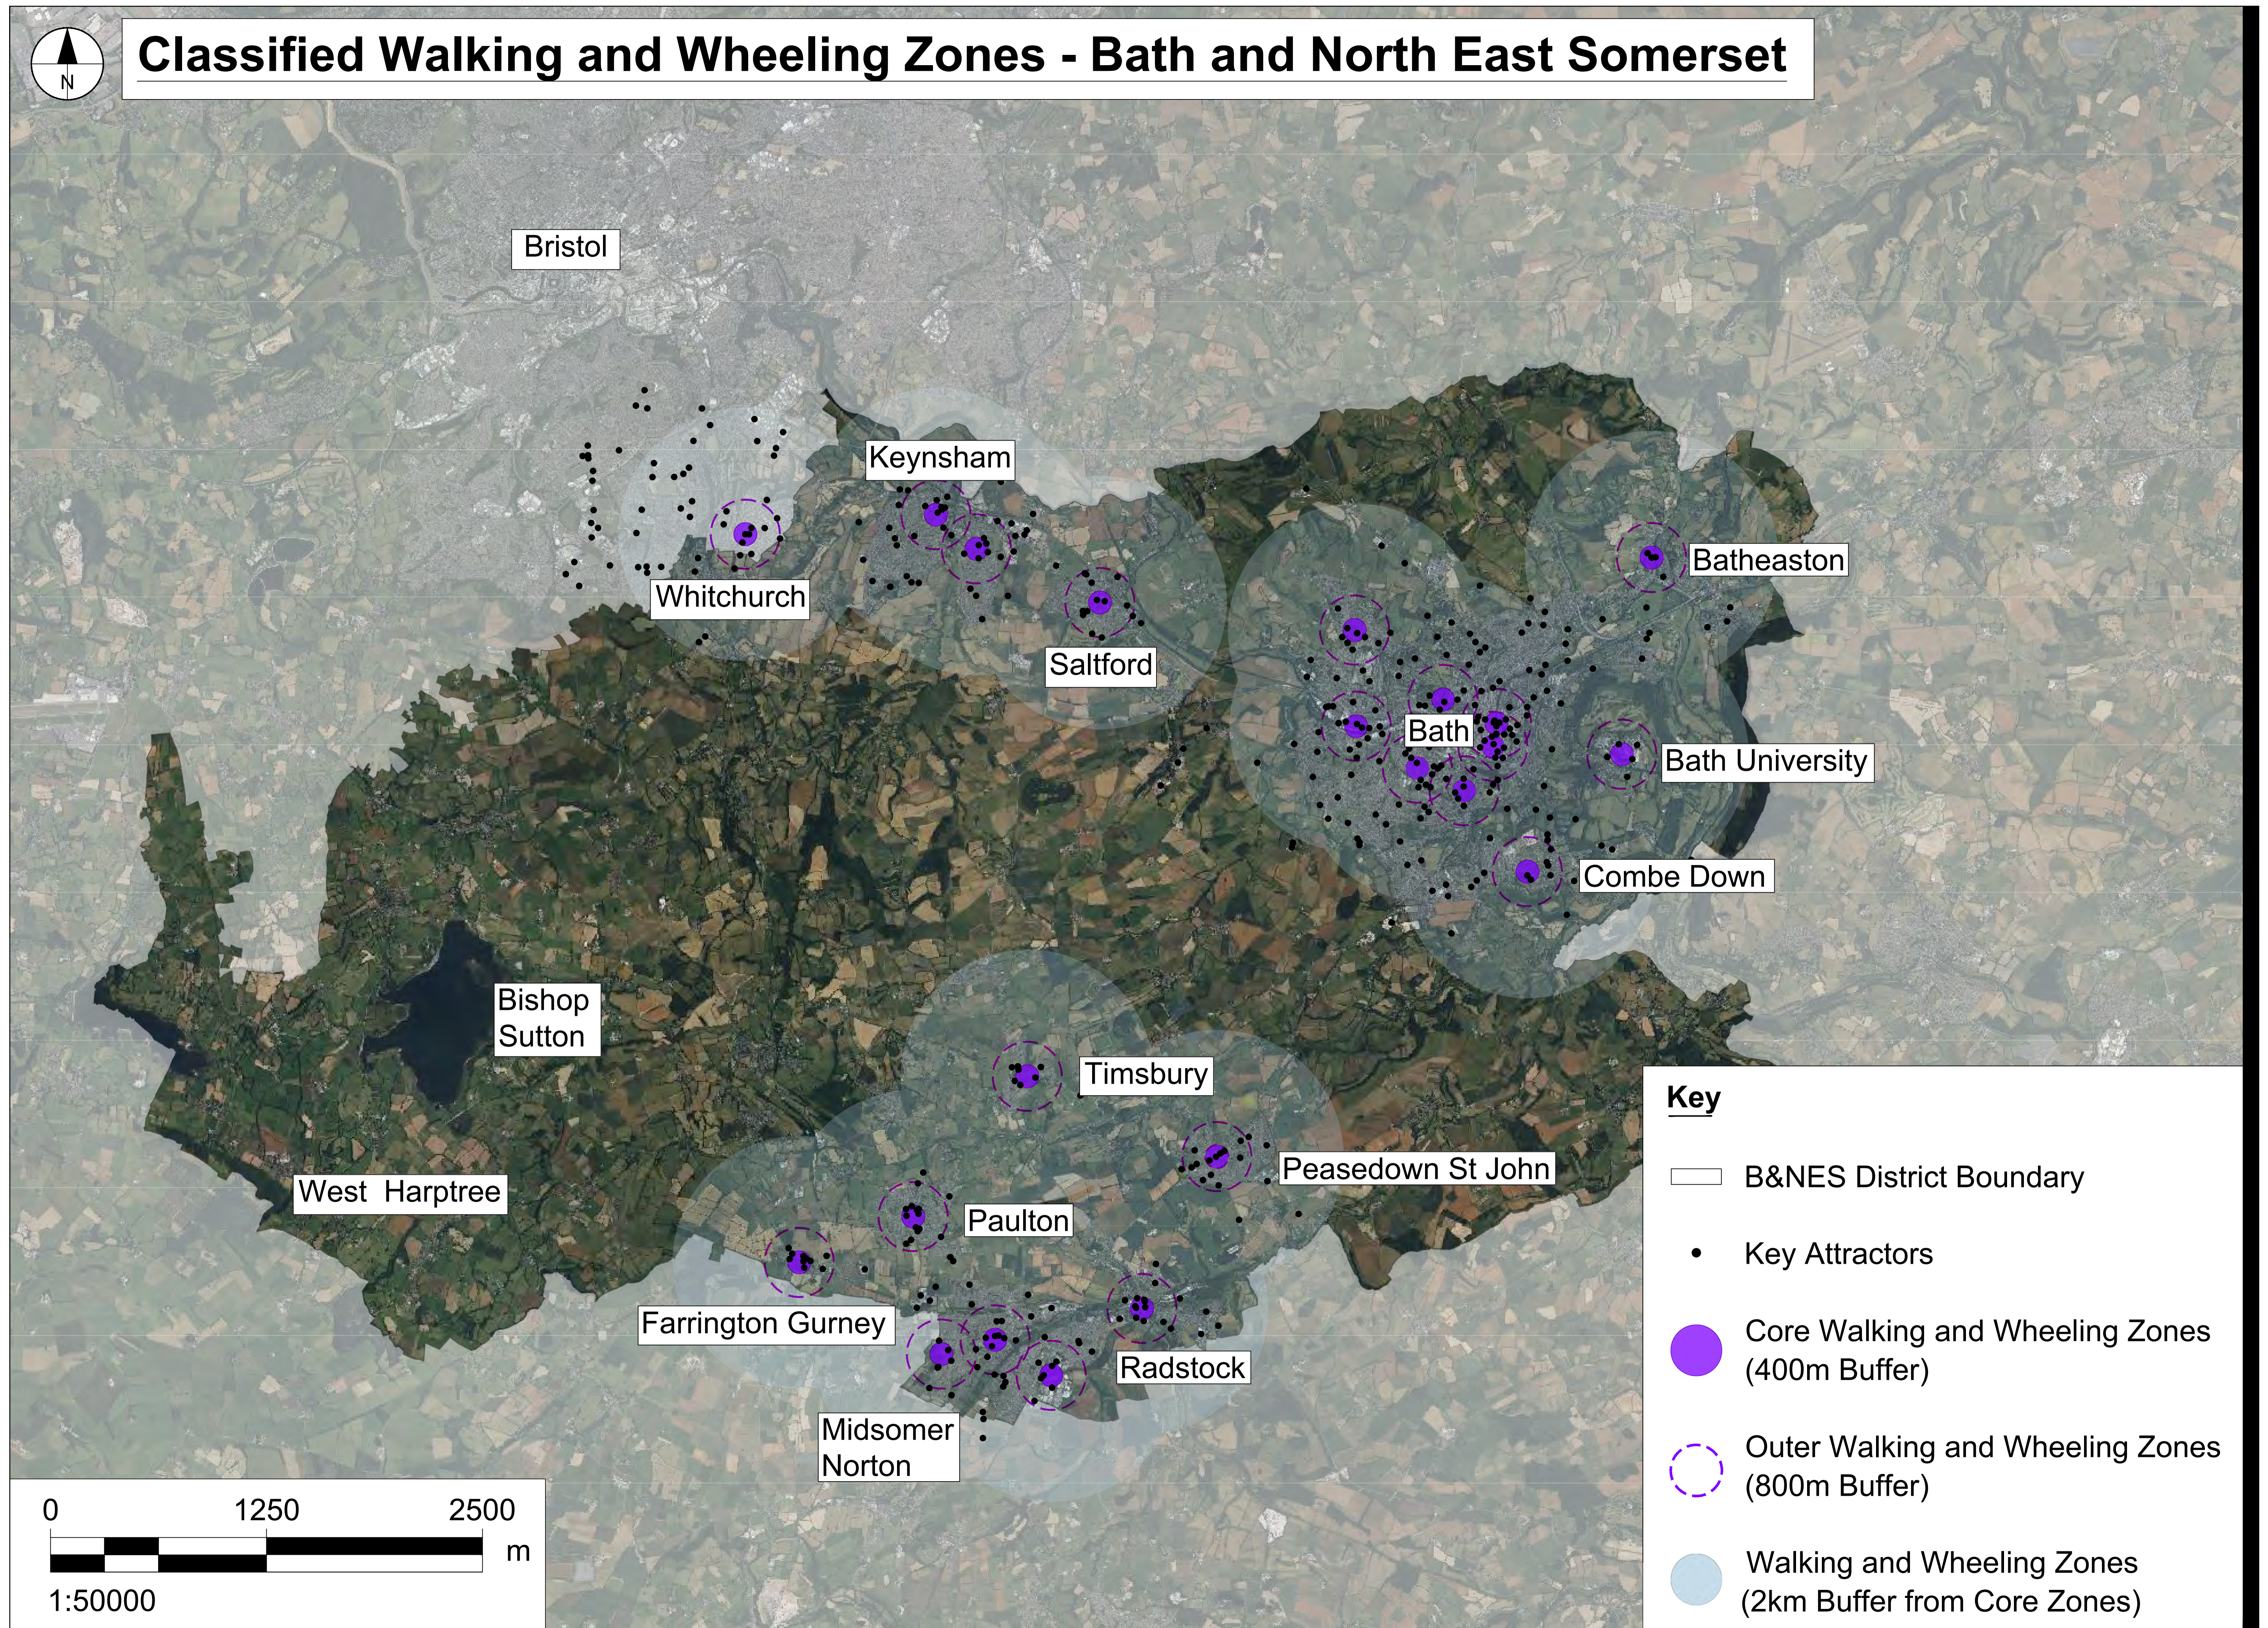

Appendix

Bath & North East
Somerset Council

Improving People's Lives

Classified Walking and Wheeling Zones - Bath and North East Somerset

Key

- B&NES District Boundary
- Key Attractors
- Core Walking and Wheeling Zones (400m Buffer)
- Outer Walking and Wheeling Zones (800m Buffer)
- Walking and Wheeling Zones (2km Buffer from Core Zones)

Classified Walking and Wheeling Zones - Bath

Classified Walking and Wheeling Zones - Somer Valley

Key

-  B&NES District Boundary
-  Key Attractors
-  Core Walking and Wheeling Zones (400m Buffer)
-  Outer Walking and Wheeling Zones (800m Buffer)
-  Walking and Wheeling Zones (2km Buffer from Core Zones)

Classified Walking and Wheeling Zones - Keynsham and Whitchurch Village