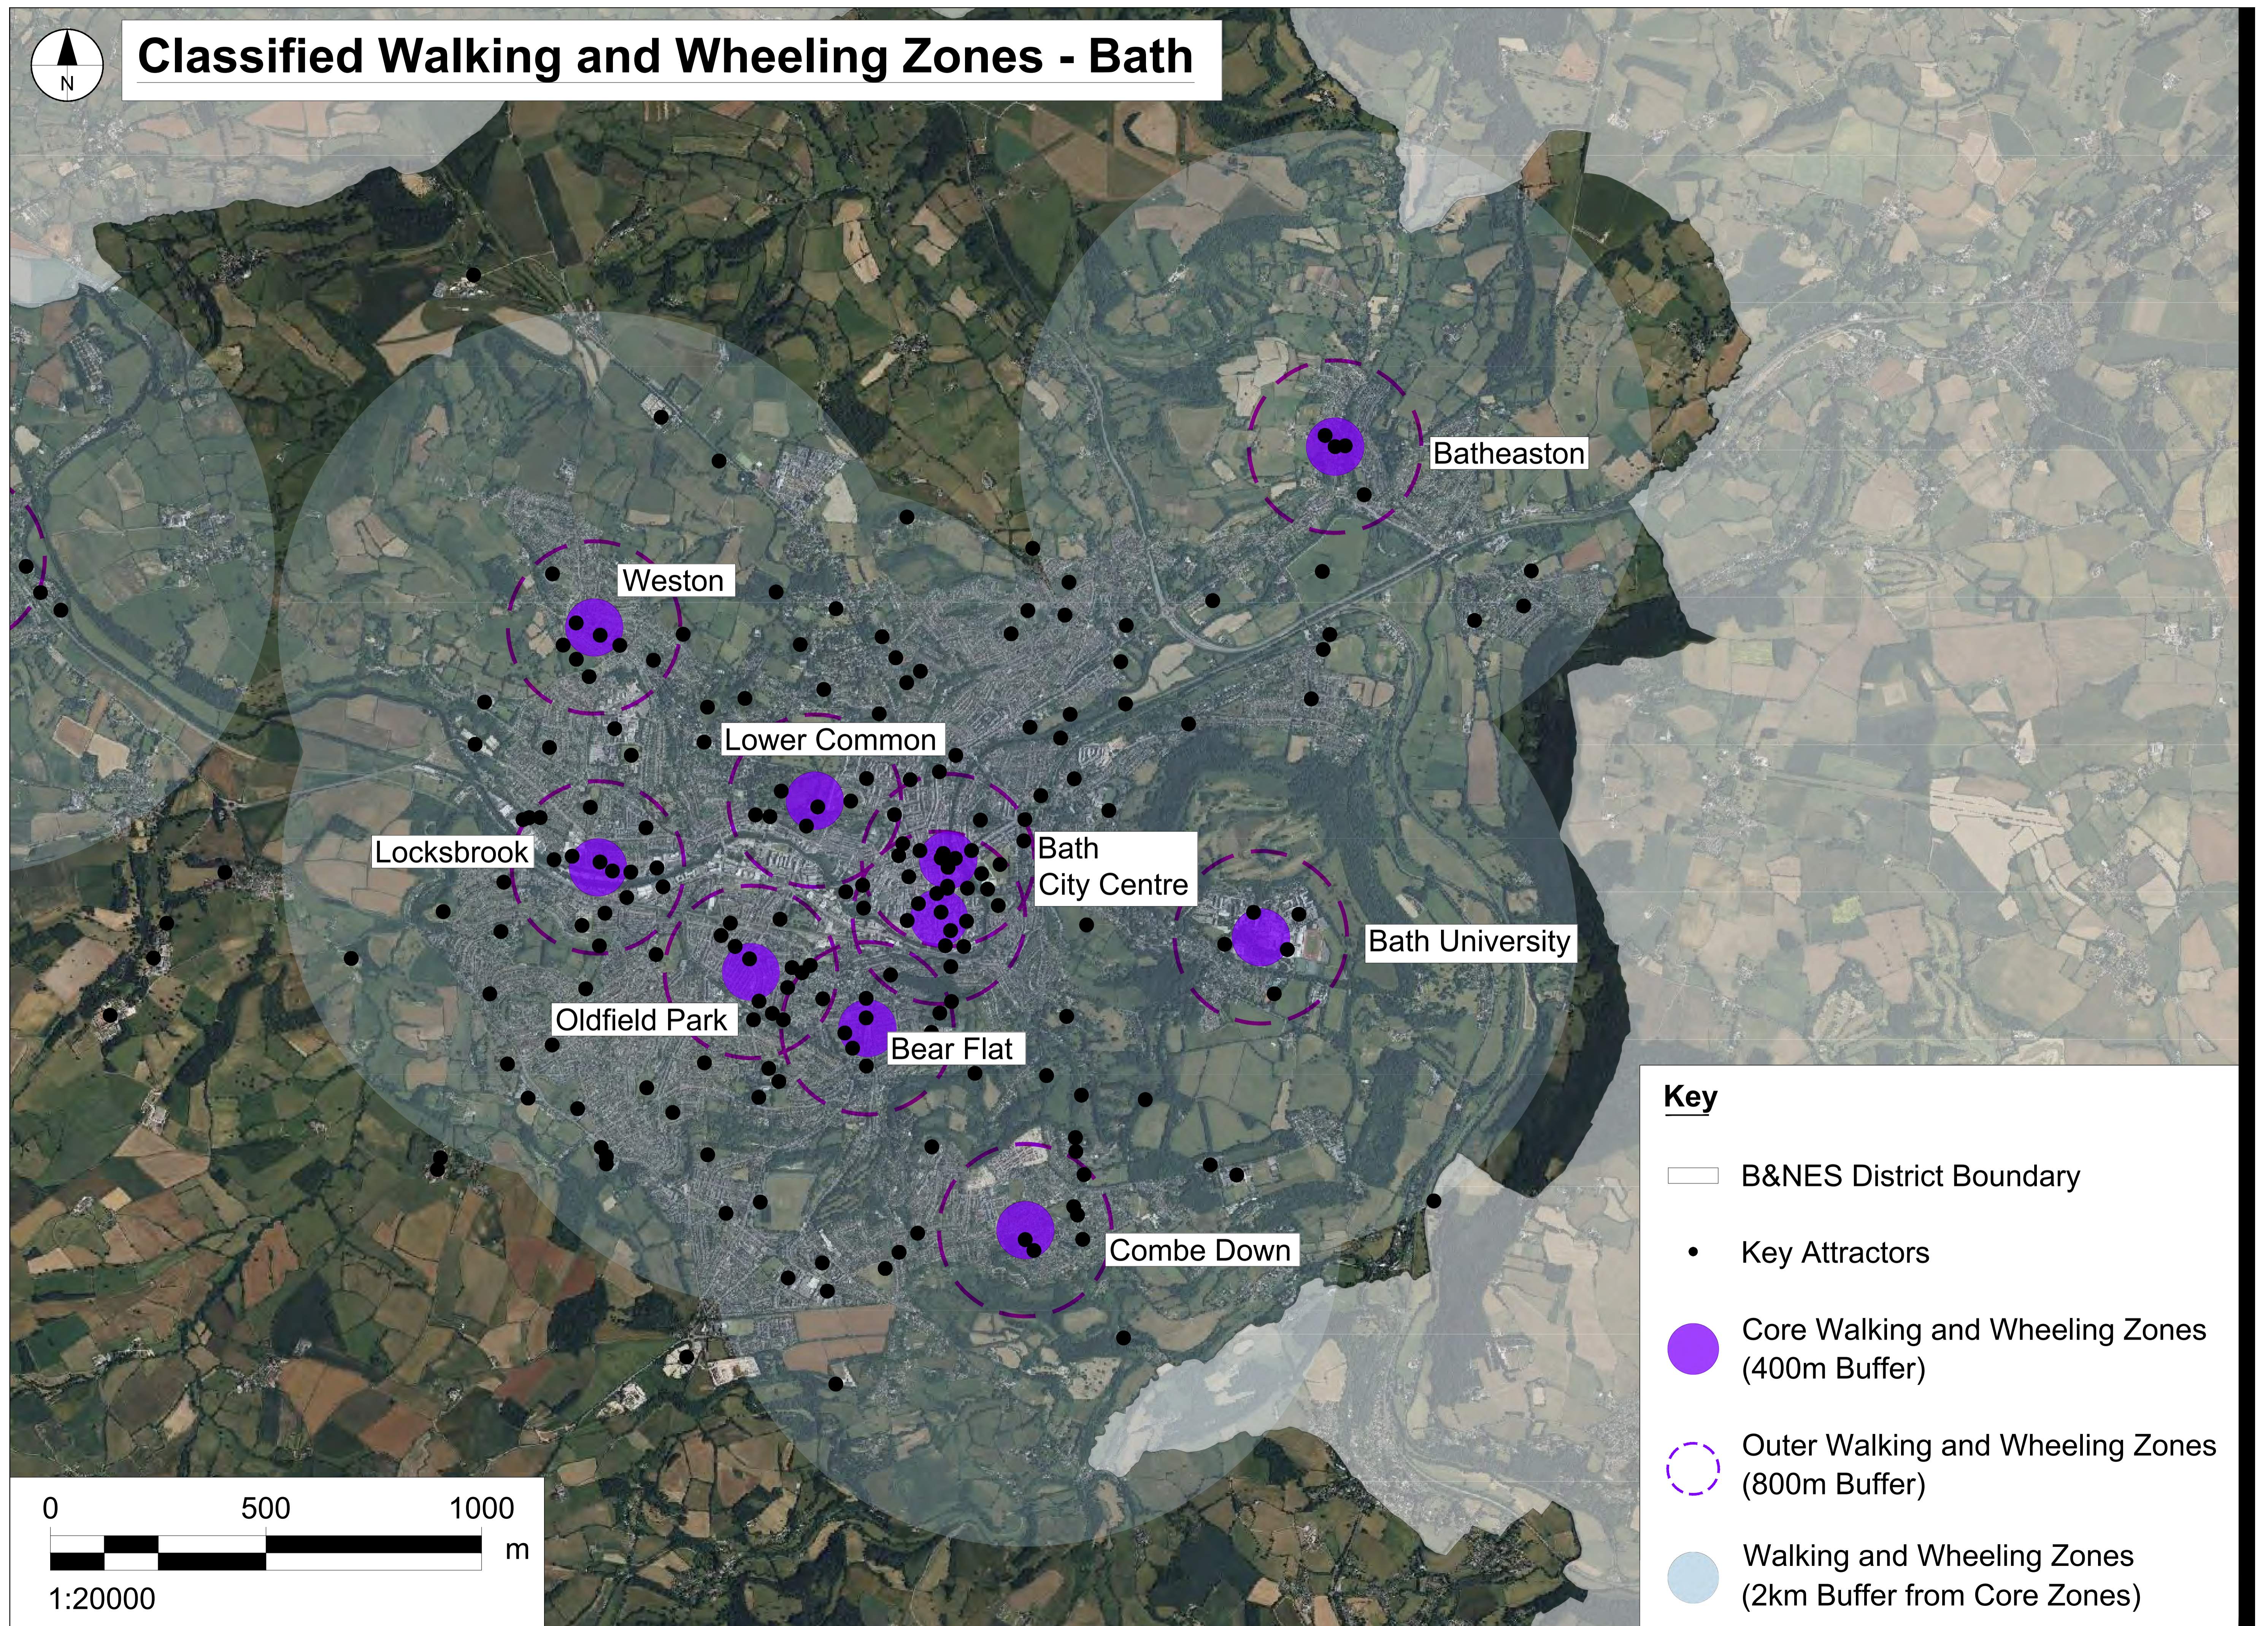

Appendix

Bath & North East
Somerset Council

Improving People's Lives

Classified Walking and Wheeling Zones - Bath and North East Somerset

Key

- B&NES District Boundary
- Key Attractors
- Core Walking and Wheeling Zones (400m Buffer)
- Outer Walking and Wheeling Zones (800m Buffer)
- Walking and Wheeling Zones (2km Buffer from Core Zones)

Classified Walking and Wheeling Zones - Bath

Classified Walking and Wheeling Zones - Somer Valley

Key

-  B&NES District Boundary
-  Key Attractors
-  Core Walking and Wheeling Zones (400m Buffer)
-  Outer Walking and Wheeling Zones (800m Buffer)
-  Walking and Wheeling Zones (2km Buffer from Core Zones)

Classified Walking and Wheeling Zones - Keynsham and Whitchurch Village