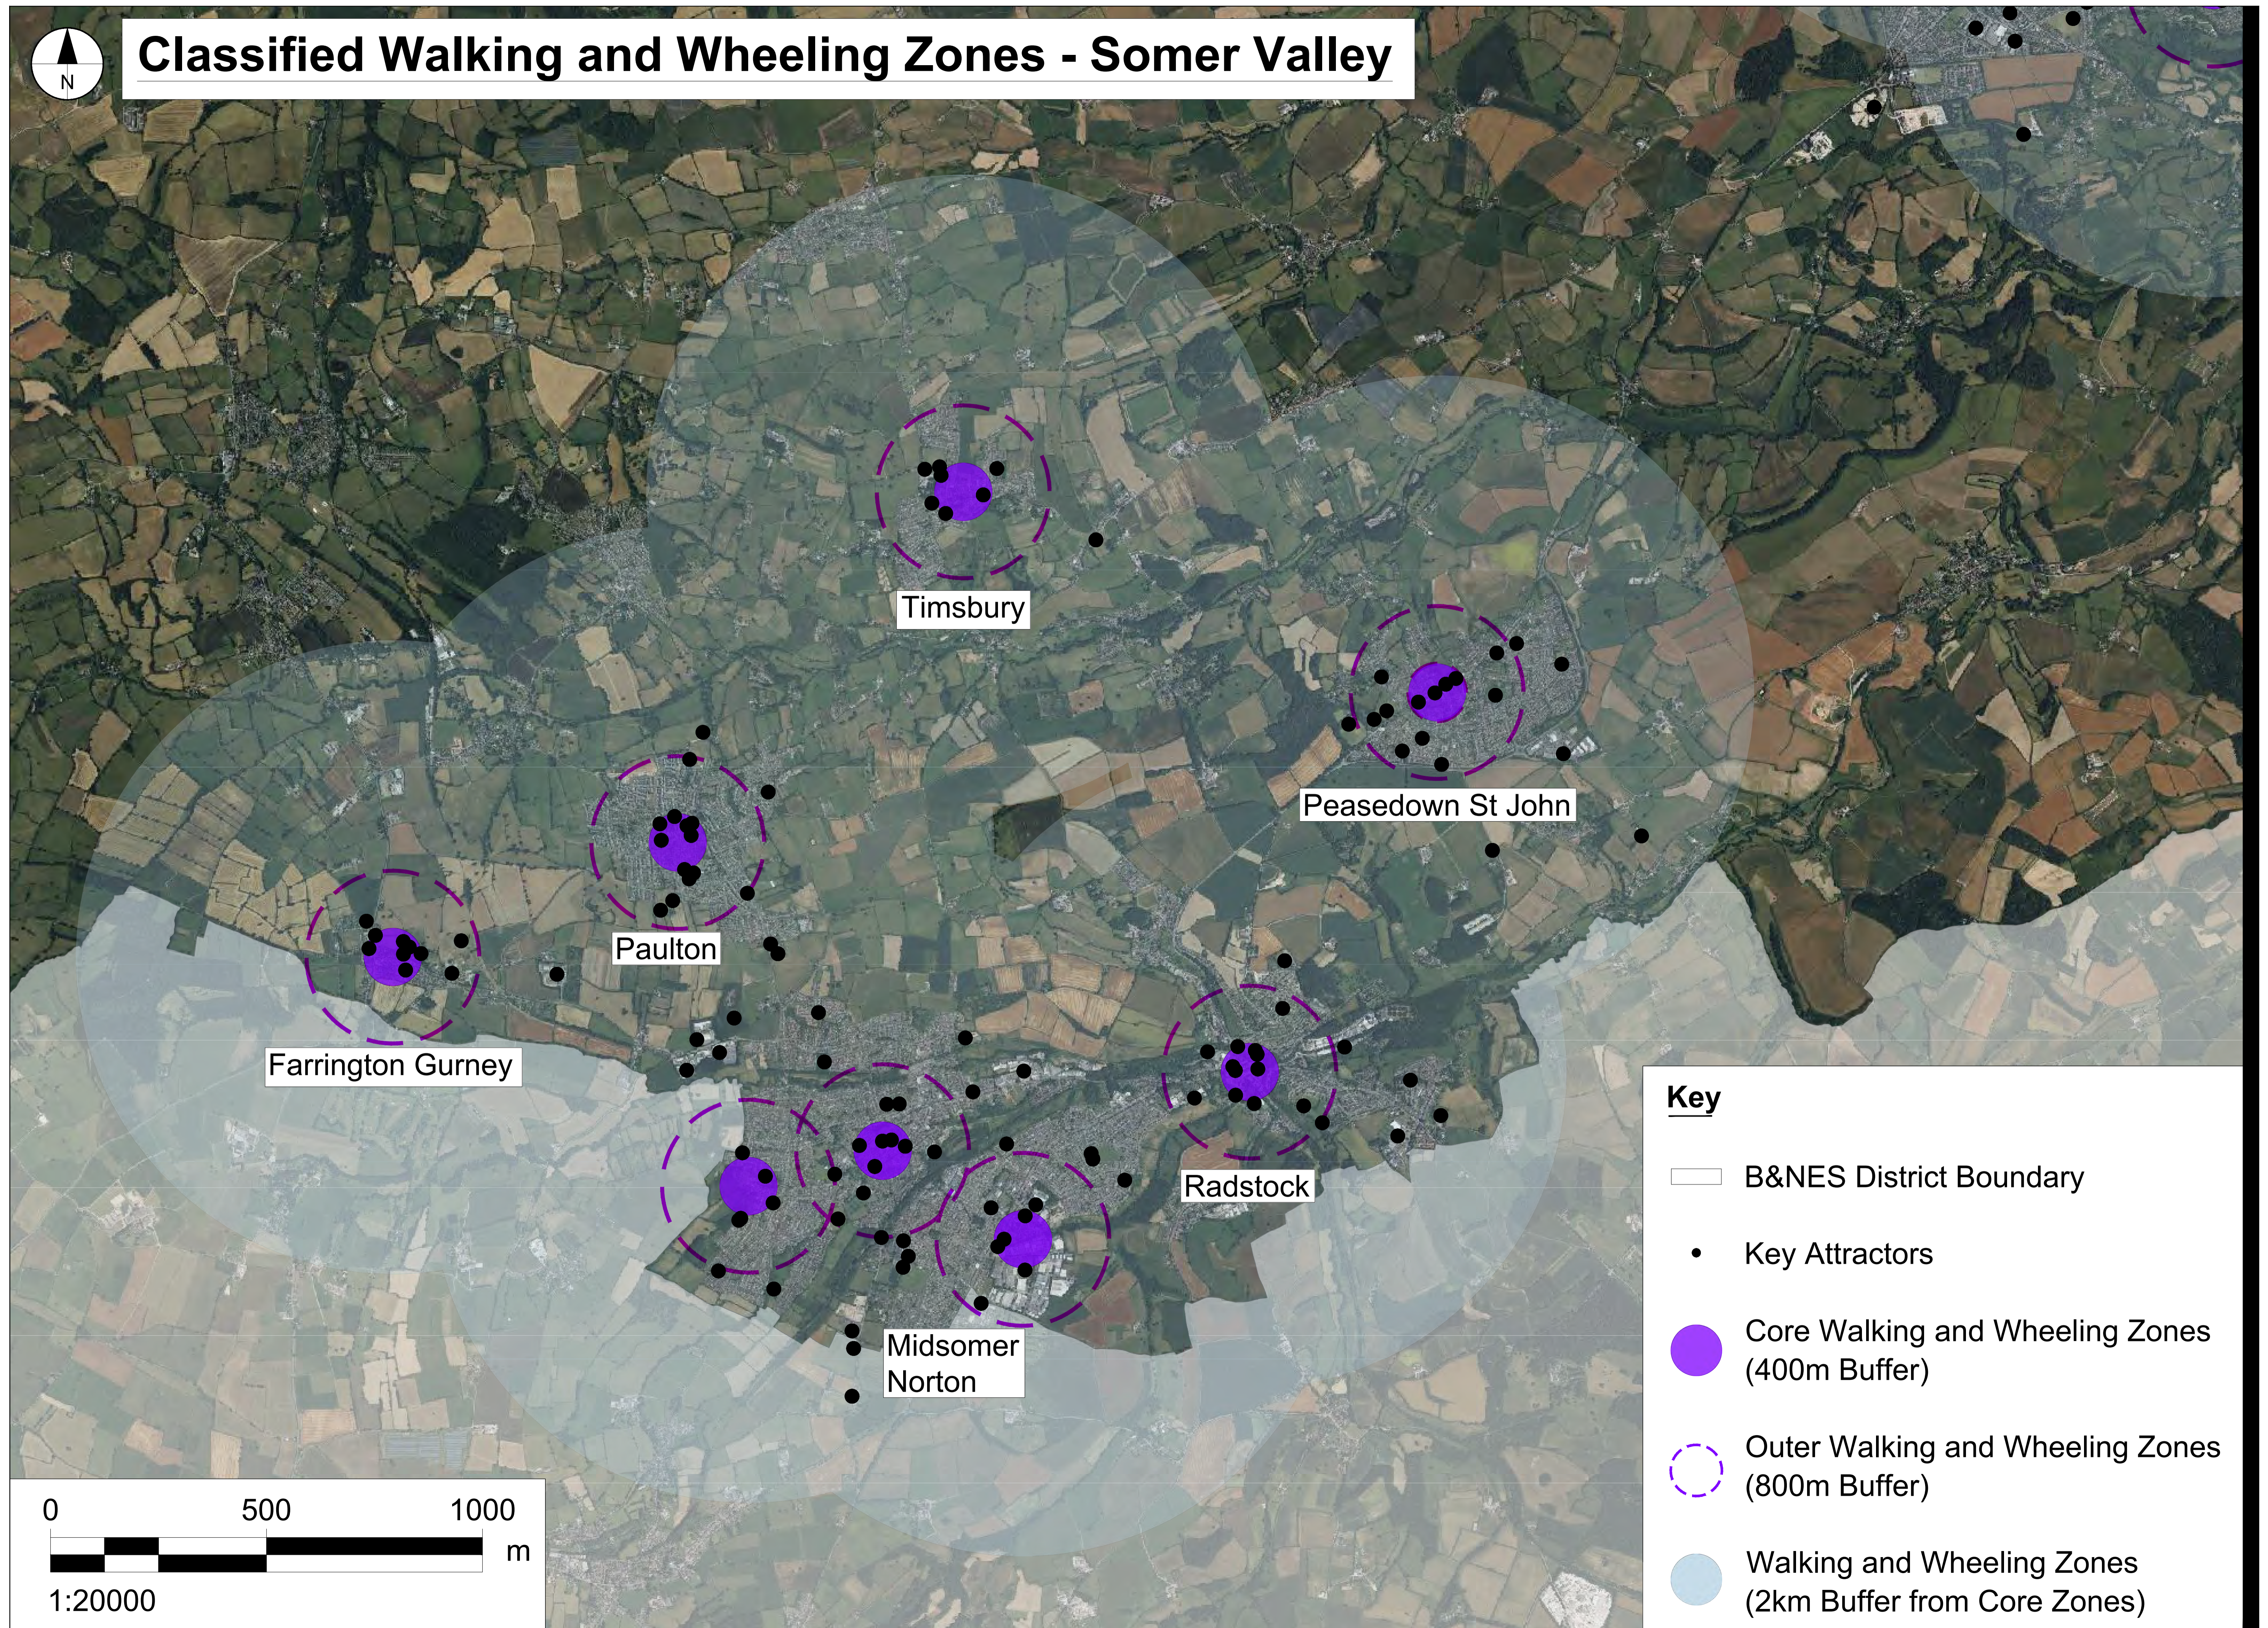

Appendix

Bath & North East
Somerset Council

Improving People's Lives

Classified Walking and Wheeling Zones - Bath and North East Somerset

Key

- B&NES District Boundary
- Key Attractors
- Core Walking and Wheeling Zones (400m Buffer)
- Outer Walking and Wheeling Zones (800m Buffer)
- Walking and Wheeling Zones (2km Buffer from Core Zones)

Classified Walking and Wheeling Zones - Bath

Classified Walking and Wheeling Zones - Somer Valley

Key

-  B&NES District Boundary
-  Key Attractors
-  Core Walking and Wheeling Zones (400m Buffer)
-  Outer Walking and Wheeling Zones (800m Buffer)
-  Walking and Wheeling Zones (2km Buffer from Core Zones)

Classified Walking and Wheeling Zones - Keynsham and Whitchurch Village